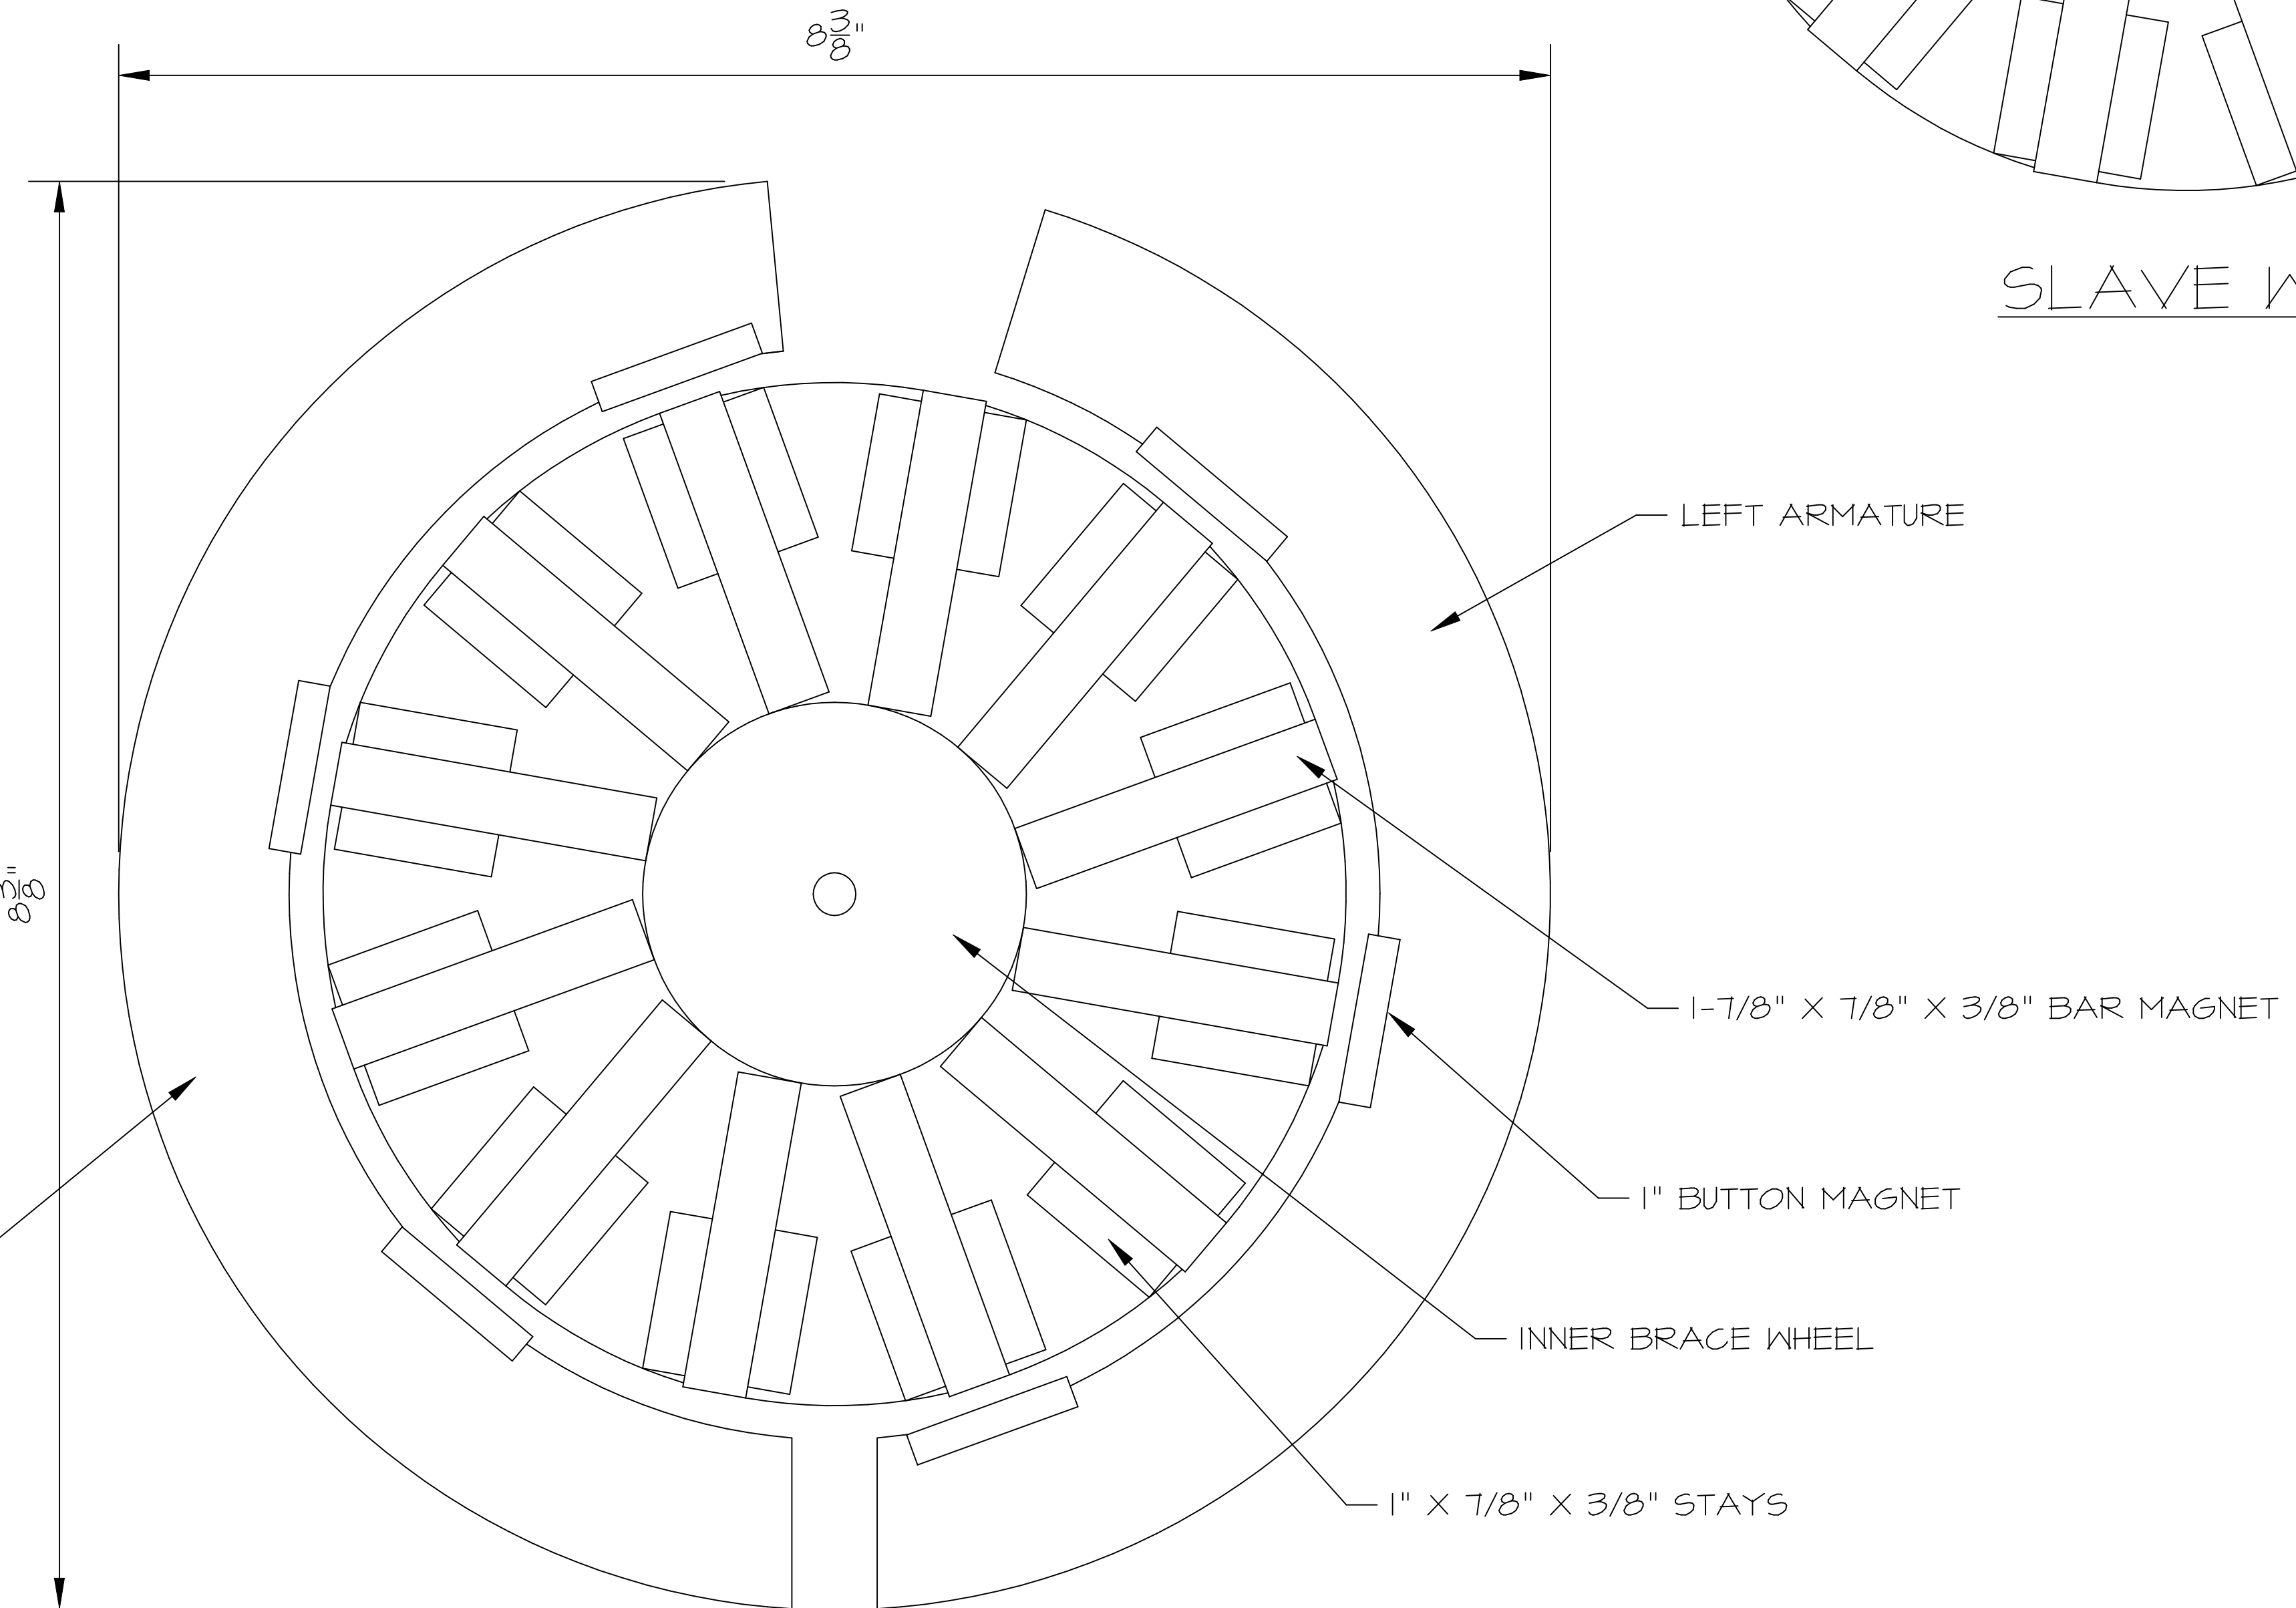

ARMATURES

SLAVE WHEEL

ASSEMBLY

THIS DRAWING DOES NOT REPRESENT A WORKING PROTOTYPE. IT HAS "NEVER" BEEN TESTED. THEREFORE THERE IS NO GUARANTEE IT WILL WORK.

THESE DRAWING REPRESENT AN IDEA WHICH IS INTENDED TO BE REFINED BY WHOEVER TRIES TO BUILD IT. BY USING THESE DRAWINGS YOU AGREE TO HOLD THE DRAFTSMAN, TIM DAVIS, HIS HEIRS, OR ANYONE ELSE RELATED TO OR CONNECTED TO HIM HARMLESS FROM ANY LIABILITY RELATED TO THIS MECHANISM AND ITS CONSTRUCTION OR FUNCTION.