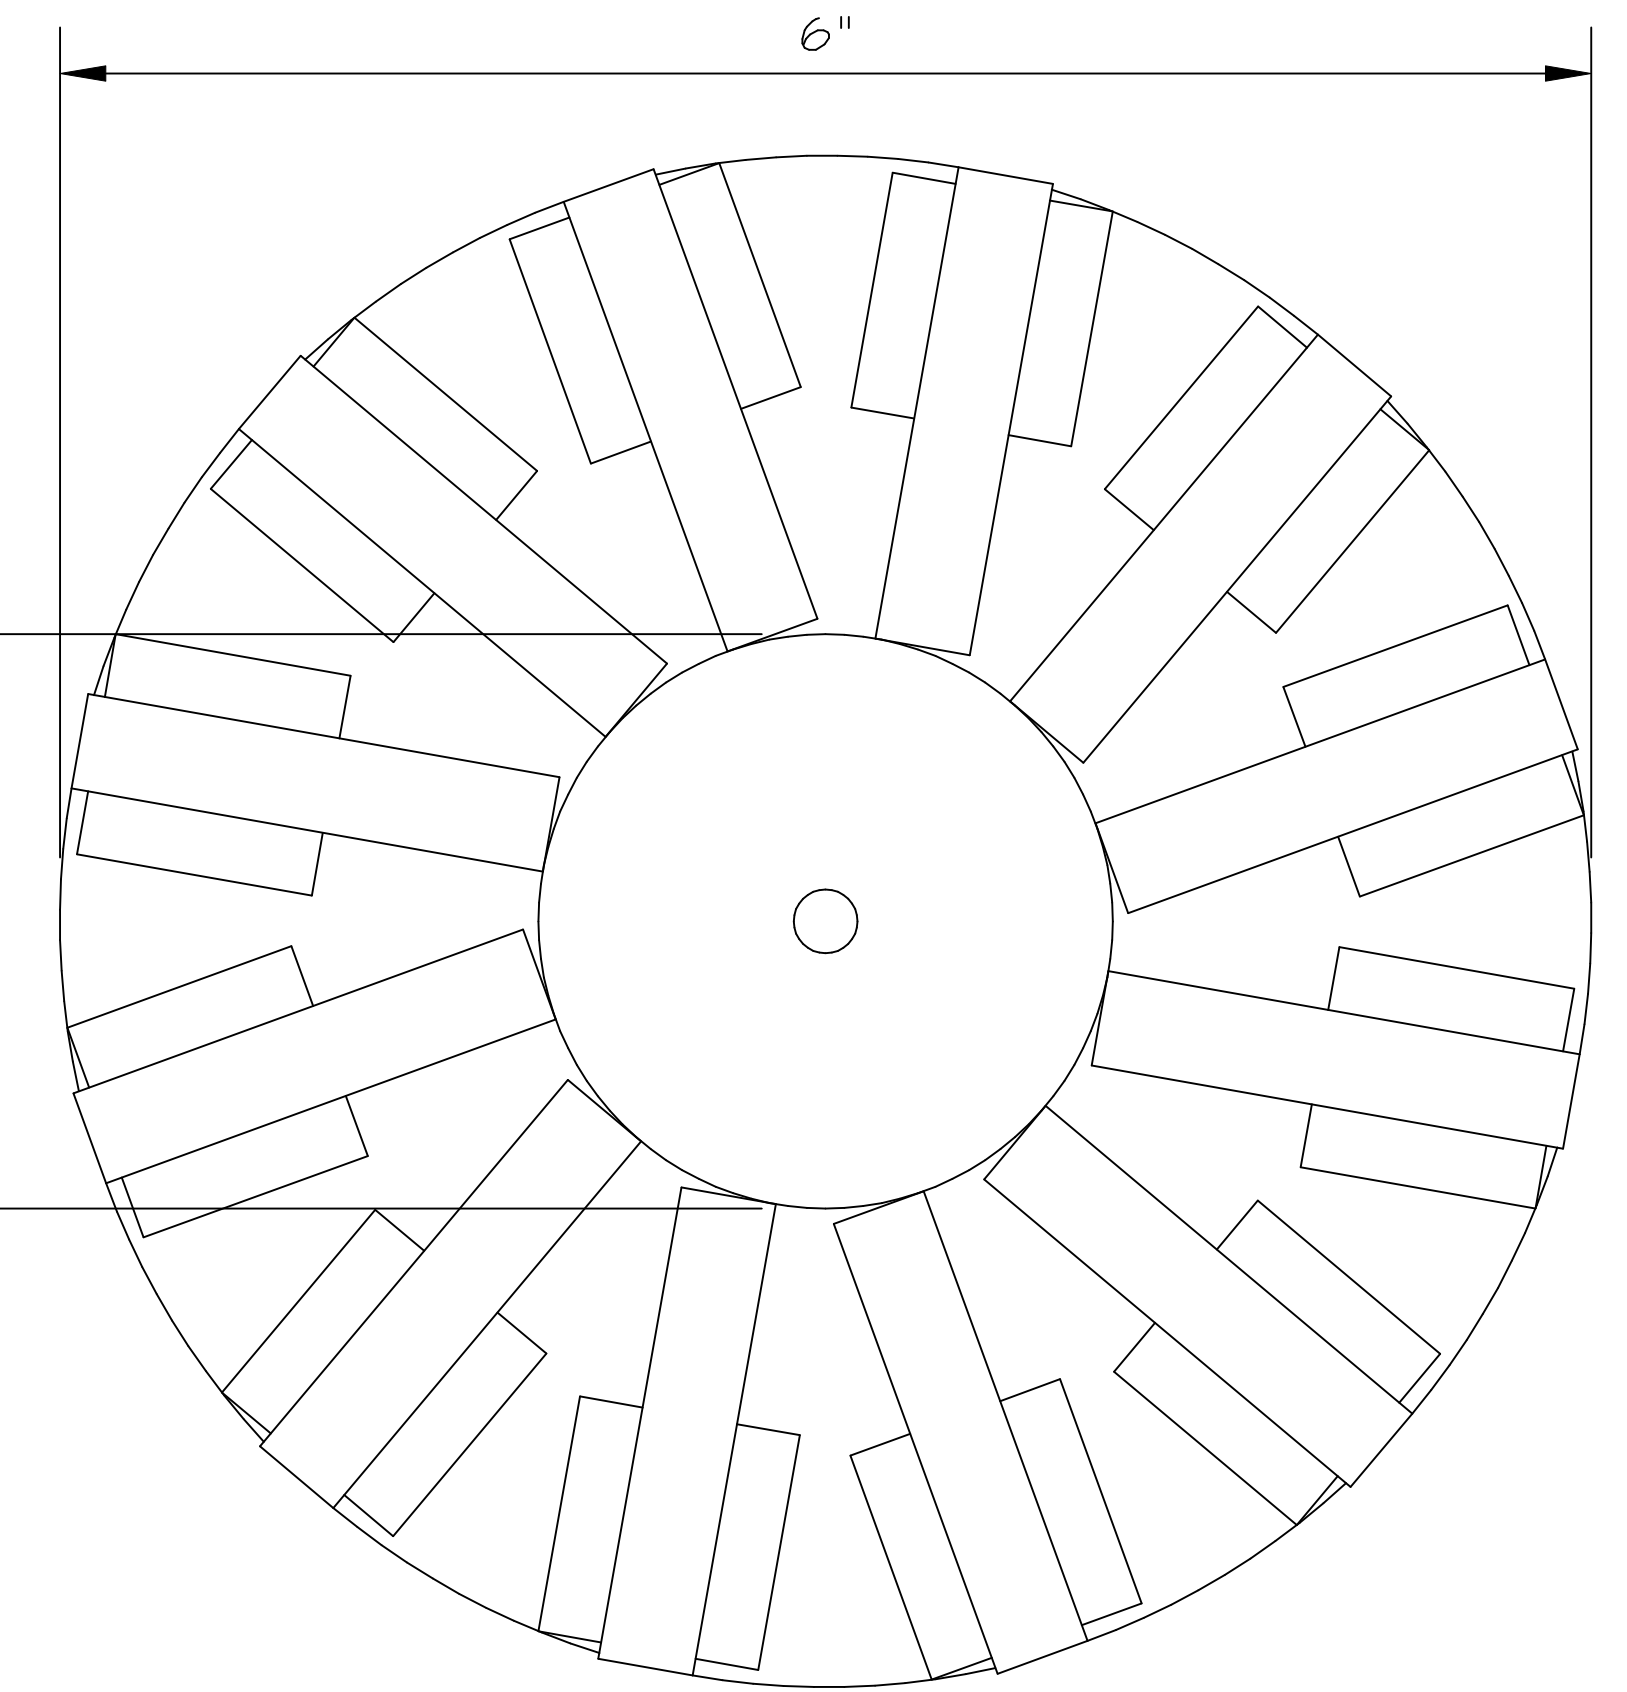

ARMATURES

SLAVE WHEEL

ASSEMBLY

THIS DRAWING DOES NOT REPRESENT A WORKING PROTOTYPE. IT HAS "NEVER" BEEN TESTED. THEREFORE THERE IS NO GUARANTEE IT WILL WORK.

THESE DRAWING REPRESENT AN IDEA WHICH IS INTENDED TO BE REFINED BY WHOEVER TRIES TO BUILD IT. BY USING THESE DRAWINGS YOU AGREE TO HOLD THE DRAFTSMAN, TIM DAVIS, HIS HEIRS, OR ANYONE ELSE RELATED TO OR CONNECTED TO HIM HARMLESS FROM ANY LIABILITY RELATED TO THIS MECHANISM AND ITS CONSTRUCTION OR FUNCTION.